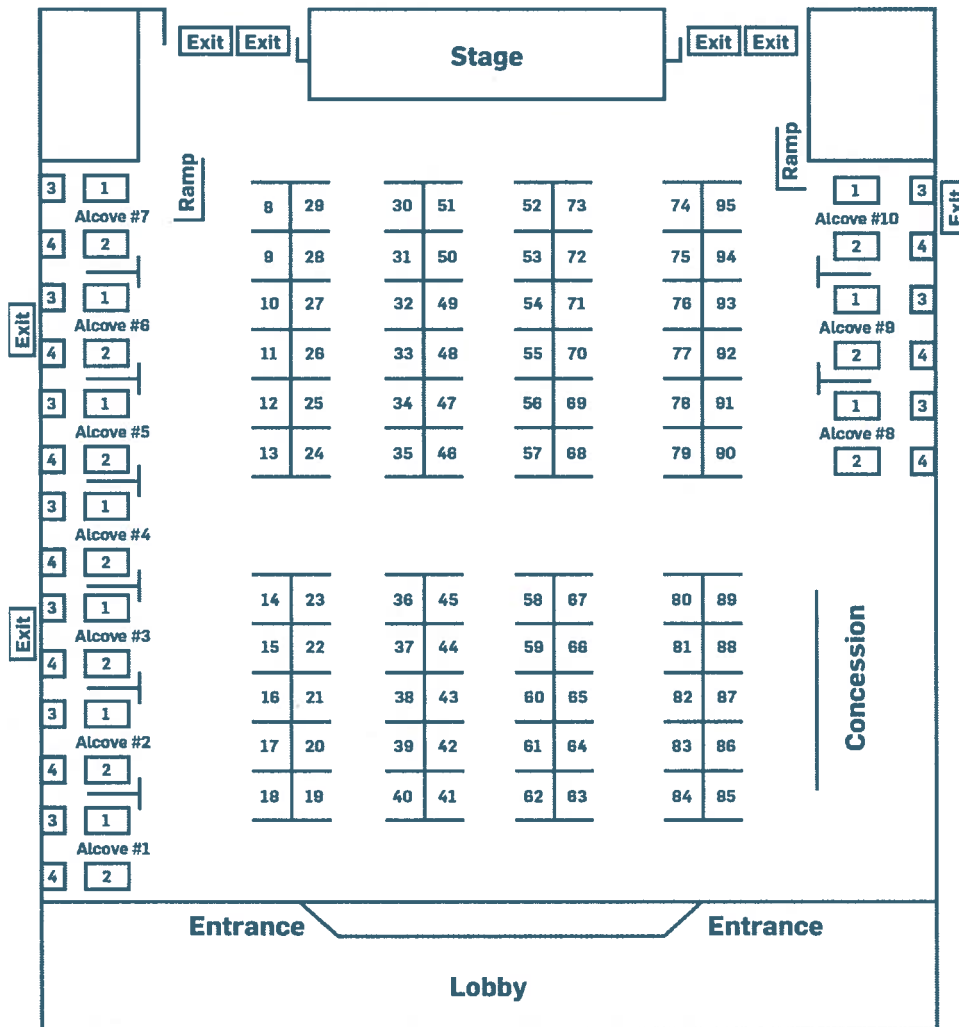

## The Coliseum

## Floor plan

For a look at our full show schedule, visit [www.tampabayexpos.com](http://www.tampabayexpos.com)

**Sunday, October 6 • Noon - 4 p.m. • The Coliseum**  
**535 4th Ave N, St. Petersburg, FL 33701**